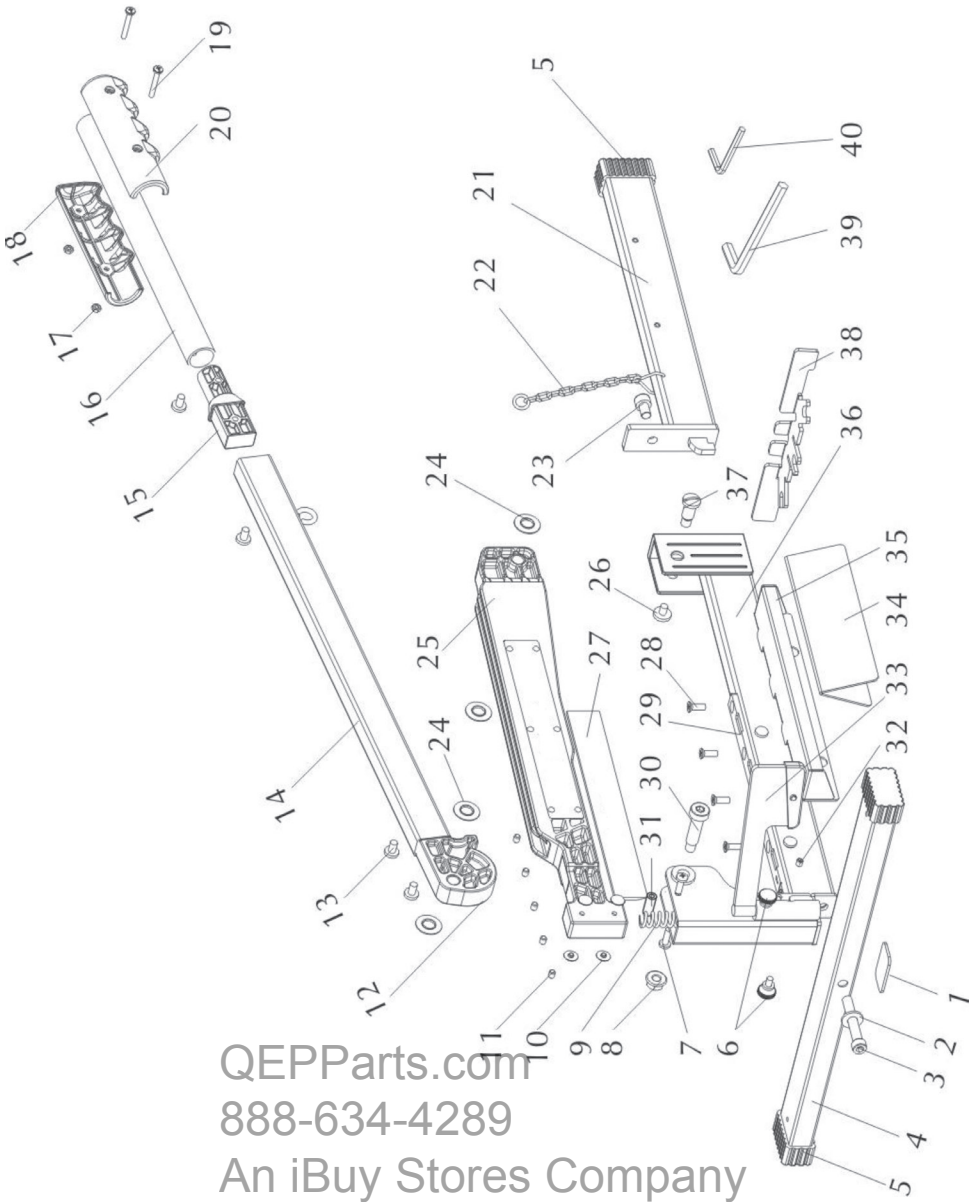

# PART LIST

**WARNING**  
VERY SHARP BLADE

QEPParts.com  
888-634-4289  
An iBuy Stores Company

# PART LIST

**WARNING**  
VERY SHARP BLADE

	<b>Parts</b>	<b>Q'ty</b>		<b>Parts</b>	<b>Q'ty</b>
1	Rubber Pad	1	21	Rear Base	1
2	Plain Washer $\Phi 8$	1	22	Chain	1
3	Hex Head Screw M8 $\times$ 52	1	23	Hex Head Screw M8 $\times$ 12	1
4	Cross Bar	1	24	Nylon Washer-2	2
5	End Cap	3	25	Blade Holder	1
6	Knurled Screw M5	2	26	Customized Screw M6	1
7	Cross Head Screw M5 $\times$ 10	2	27	Blade	1
8	Nylon Lock Nut M8	1	28	Cross Head Screw M5 $\times$ 10	5
9	Spring	1	29	Nylon Bar	1
10	Nylon Washer-1	4	30	Customized Screw M10	1
11	Hex Head Screw M5 $\times$ 10	5	31	Round Tube Stopper	1
12	Eccentric Handle	1	32	Hex Head Screw M5 $\times$ 6	1
13	Cross Head Screw M6 $\times$ 10	4	33	Flooring Holding Bar	1
14	Square Tube Handle	1	34	Supporting Stand	1
15	Handle Connector	1	35	Working Table	1
16	Round Handle	1	36	Cutter Base	1
17	Thin Nut M4	2	37	Customized Solenoid M6	1
18	Right ABS Handle	1	38	Angle Attachment	1
19	Cross Head Screw M4 $\times$ 31	2	39	Allen Wrench M8	1
20	Left ABS Handle	1	40	Allen Wrench M5	1